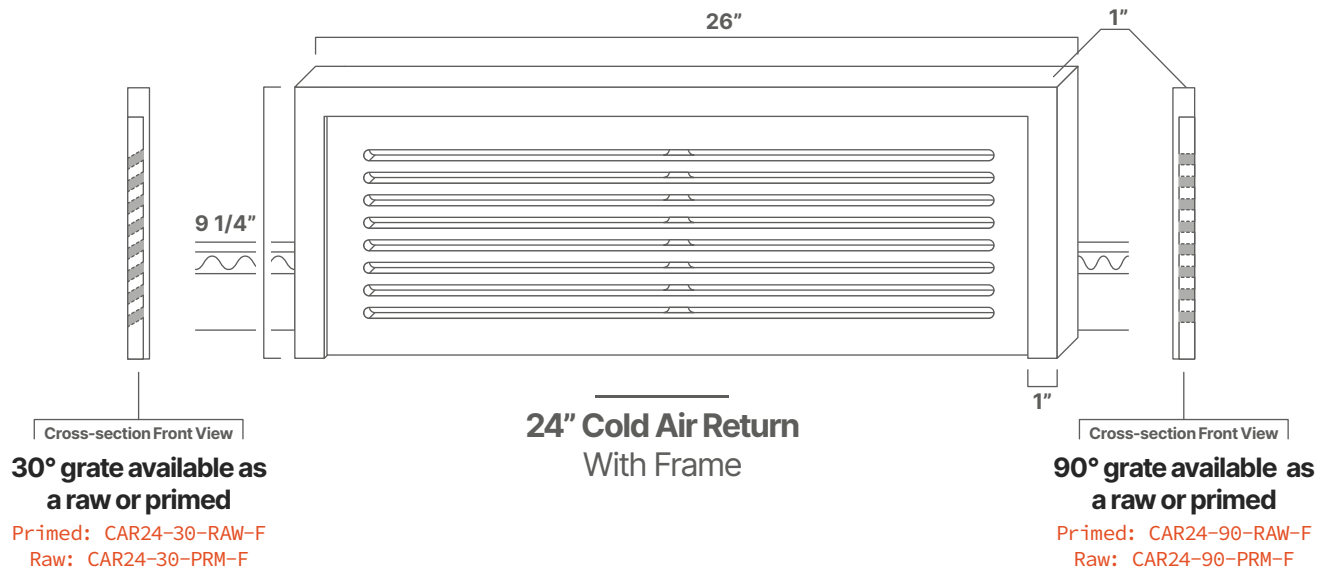

Cold Air Returns

Technical Specifications