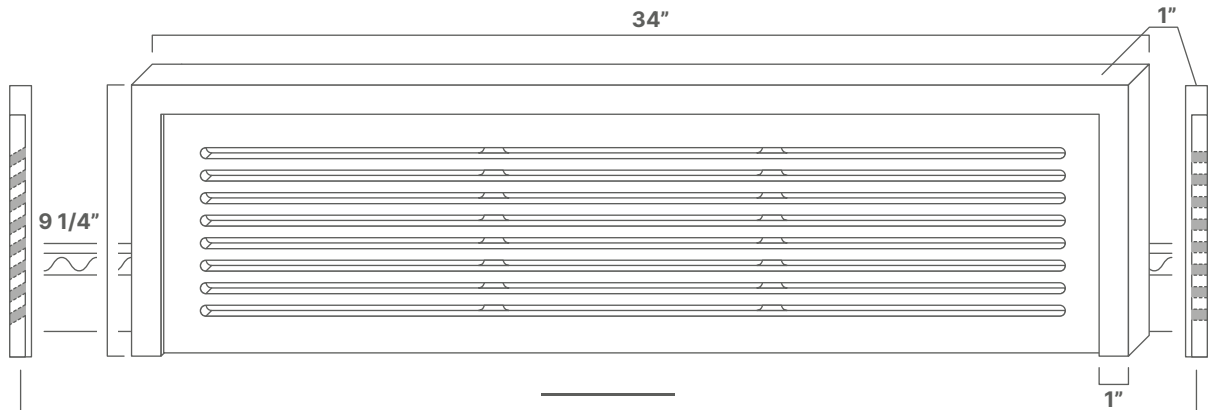

Technical Specifications

32" Cold Air Return
Without Frame

30° grate available as a raw or primed

Primed: CAR32-30-RAW
Raw: CAR32-30-PRM

90° grate available as a raw or primed

Primed: CAR32-90-RAW
Raw: CAR32-90-PRM

32" Cold Air Return
With Frame

30° grate available as a raw or primed

Primed: CAR32-30-RAW-F
Raw: CAR32-30-PRM-F

90° grate available as a raw or primed

Primed: CAR32-90-RAW-F
Raw: CAR32-90-PRM-F