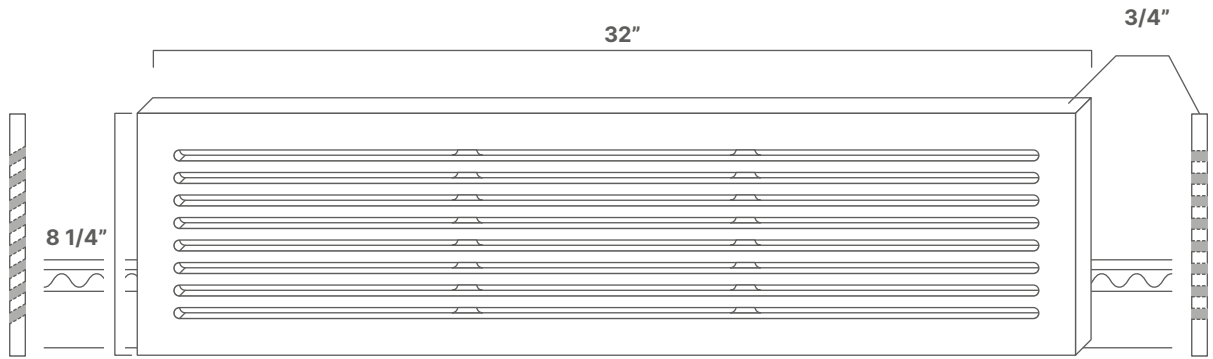

Technical Specifications

32" Cold Air Return
Without Frame

30° grate available as a raw or primed

Primed: CAR32-30-RAW
Raw: CAR32-30-PRM

90° grate available as a raw or primed

Primed: CAR32-90-RAW
Raw: CAR32-90-PRM

32" Cold Air Return
With Frame

30° grate available as a raw or primed

Primed: CAR32-30-RAW-F
Raw: CAR32-30-PRM-F

90° grate available as a raw or primed

Primed: CAR32-90-RAW-F
Raw: CAR32-90-PRM-F