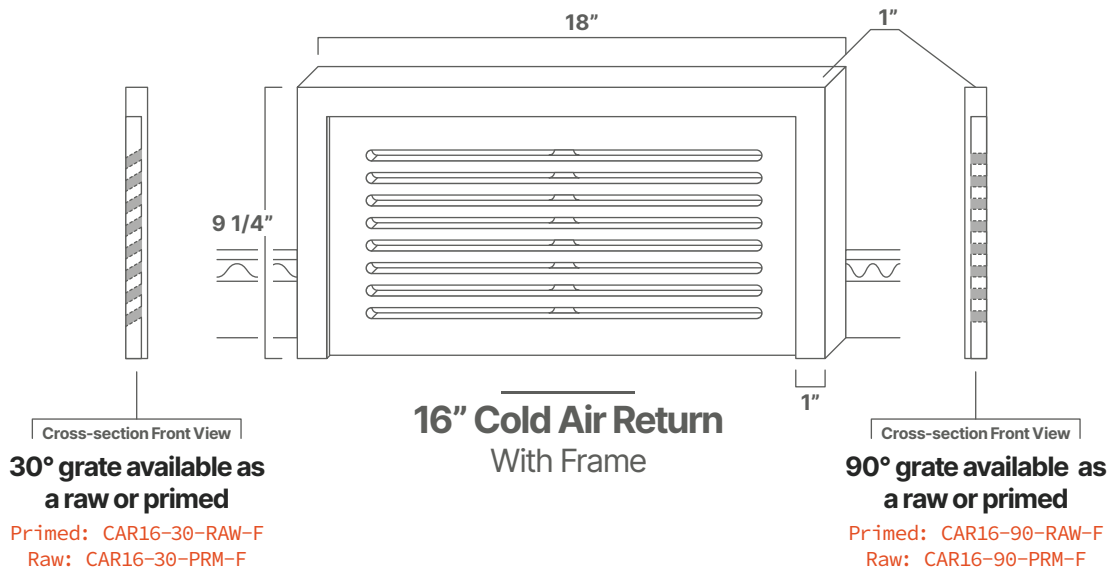

Cold Air Returns

Technical Specifications