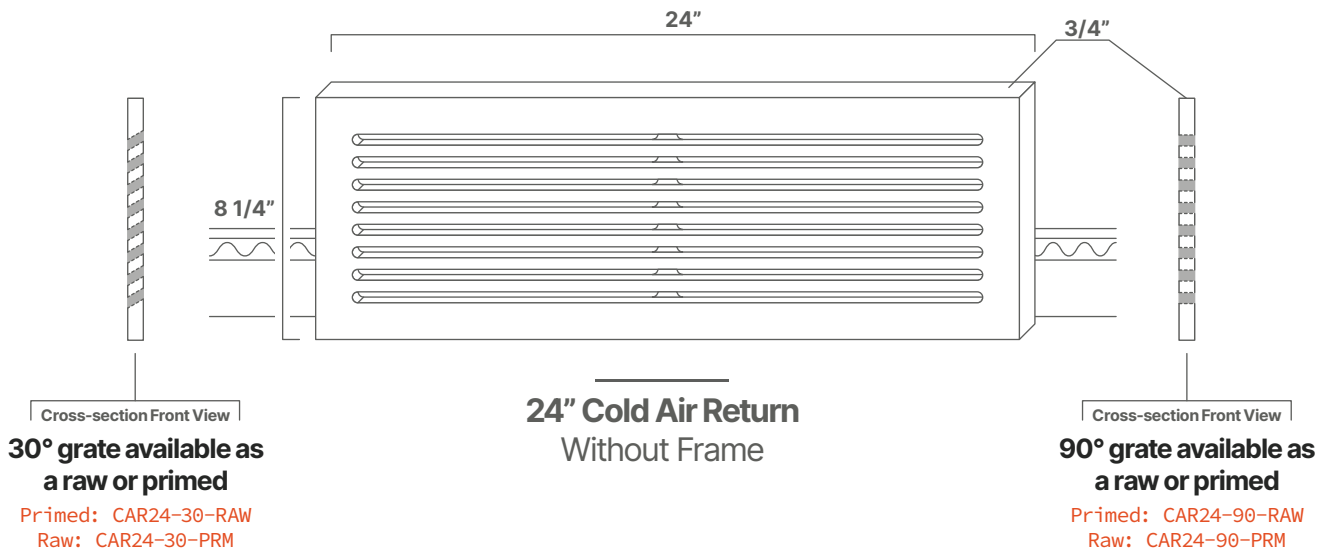

Cold Air Returns

Technical Specifications