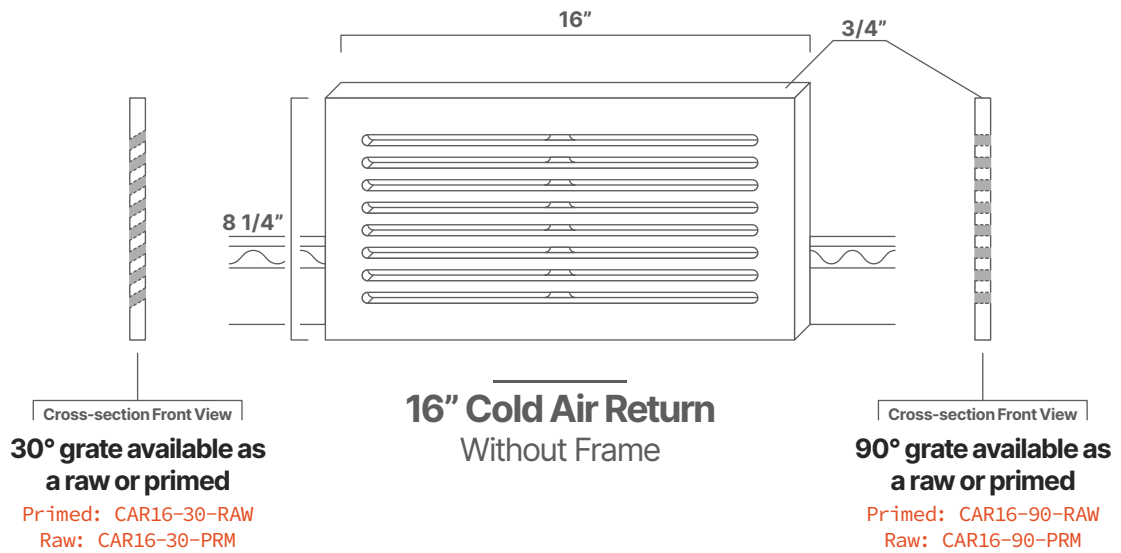

Cold Air Returns

Technical Specifications