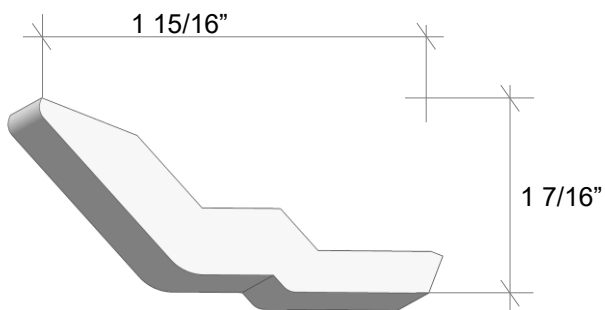

CROWNS

**COLONIAL CABINET CROWN
(CRN-W-100)**

**FLAT CABINET CROWN
(CRN-W-101)**

**SHAKER CABINET CROWN
(CRN-W-102)**

**FLAT CABINET CROWN
(CRN-W-103)**

TRIM

CRN-W-200
(3/8" X 1 1/4")

CRN-W-201
(1/4" X 3/4")

CRN-W-202
(3/8" X 3/4")

CRN-W-203
(3/8" X 3/4")

CRN-W-204
(3/4" X 1 1/2")

CRN-W-205
(1/2" X 1 1/8")

CRN-W-206
(21/32" X 1 1/2")

CRN-W-207
(3/8" X 3/4")

CRN-W-208
(3/8" X 1 1/4")

CRN-W-209
(1/2" X 3/4")