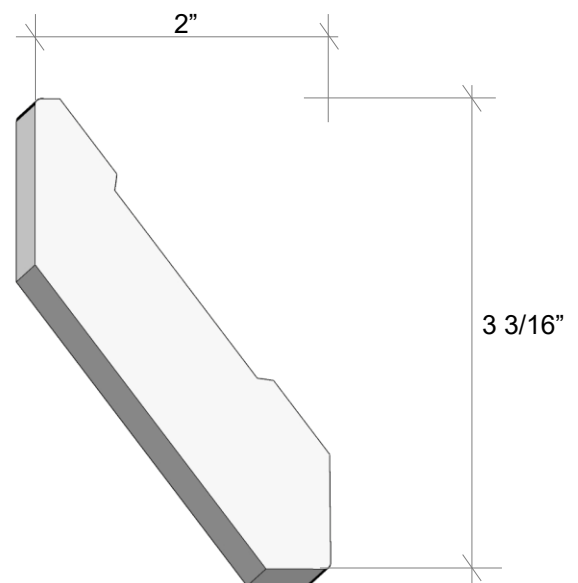

CROWNS

**COLONIAL CABINET CROWN
(CRN-W-100)**

**FLAT CABINET CROWN
(CRN-W-101)**

**SHAKER CABINET CROWN
(CRN-W-102)**

**FLAT CABINET CROWN
(CRN-W-103)**

TRIM

CRN-W-200
(3/8" X 1 1/4")

CRN-W-201
(1/4" X 3/4")

CRN-W-202
(3/8" X 3/4")

CRN-W-203
(3/8" X 3/4")

CRN-W-204
(3/4" X 1 1/2")

CRN-W-205
(1/2" X 1 1/8")

CRN-W-206
(21/32" X 1 1/2")

CRN-W-207
(3/8" X 3/4")

CRN-W-208
(3/8" X 1 1/4")

CRN-W-209
(1/2" X 3/4")