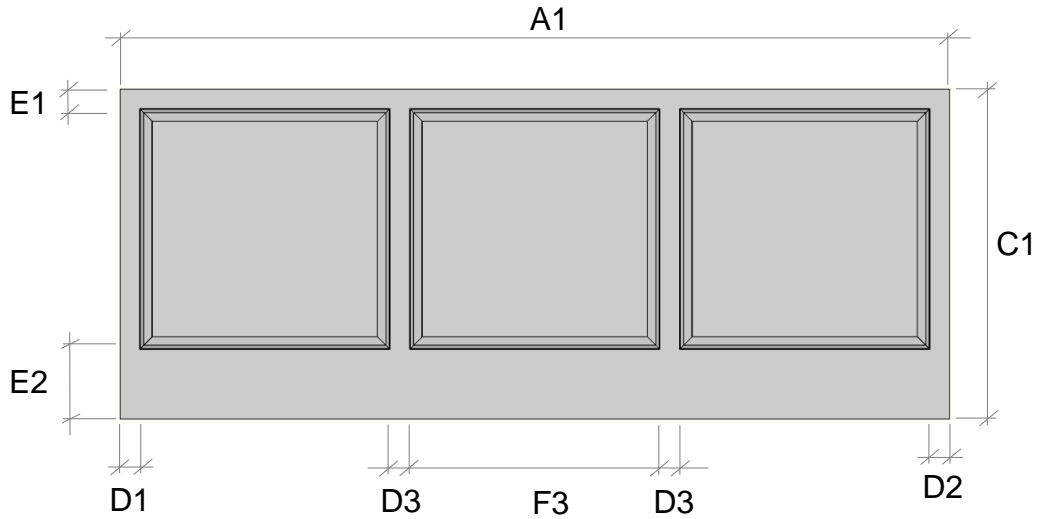

WAINSCOT PANEL

WSP-3
WAINSCOT SQUARE – 3 PANELS