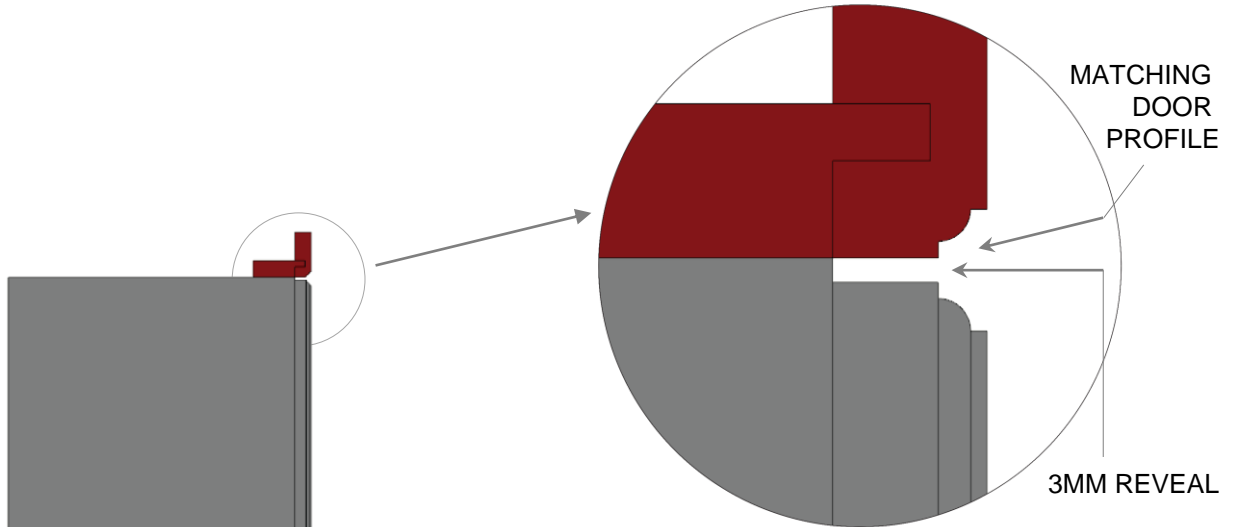

NOTES:

- STANDARD LENGTH 95", 107", 118"
- CUSTOM LENGTH AVAILABLE

TOE KICK

TOE KICK (TK)

CROWN RISER & VALANCES

CROWN RISER – PROFILED (CRP)

VALANCE – PROFILED (VP)

CROWN RISER
8, 9 AND 10 FEET LENGTHS