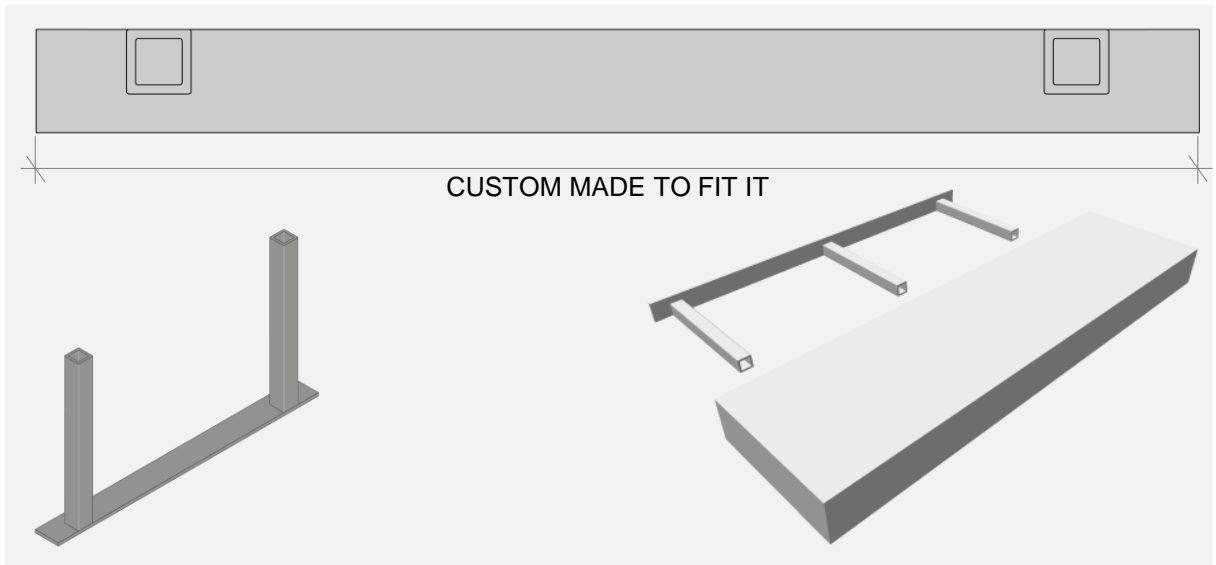

CLOSED BOTH ENDS (FSCB)

OPEN BOTH ENDS (FSOB)

- NOTES:**
- ALL EXPOSED FACES ARE FINISHED.
 - SEE BRACKET INFO PAGE

FLOATING SHELVES (FS)

OPENED RIGHT END – CLOSED LEFT (FSOR)

OPENED LEFT END – CLOSED RIGHT (FSOL)

- NOTES:**
- ALL EXPOSED FACES ARE FINISHED.
 - SEE BRACKET INFO PAGE

FLOATING SHELF BRACKET (FSB)

HEAVY DUTY FLOATING SHELF BRACKET (FSBHD)

FLOATING SHELF CLEAT (FSC)

WAINSCOT PANEL

FINISHED

NO FINISHED

- OUTSIDE FACE FINISHED
- INWARD FACE ARE FINISHED 5" ALL AROUND.