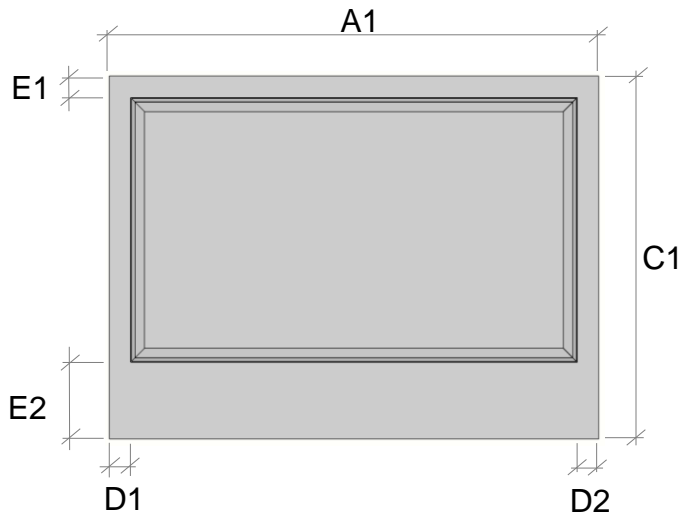

WSP-1

WAINSCOT SQUARE – 1 PANEL