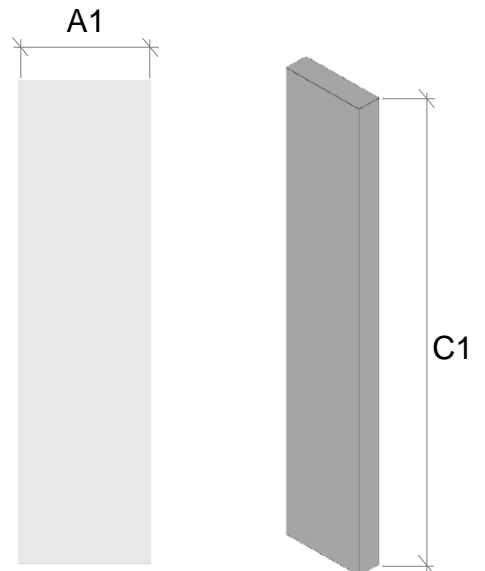

Outsource
Cabinet Components

3 Catalogue

COMPONENTS

2021

LAYOUT IDENTIFICATION

A1	WIDTH - 1 (TOP)
A2	WIDTH - 2 (BTM)
B1	DEPTH - 1 (TOP)
B2	DEPTH - 2 (BTM)
B3	DEPTH - LEFT
B4	DEPTH - RIGHT
C1	HEIGHT/ LENGTH (OVERALL)
C2	HEIGHT FROM TOP OF THE DOOR TO BOTTOM OF THE MID - 1 RAIL
C3	HEIGHT FROM TOP OF THE DOOR TO BOTTOM OF THE MID - 2 RAIL
C4	HEIGHT FROM TOP OF THE DOOR TO BOTTOM OF THE MID - 3 RAIL
C5	HEIGHT
D1	STILES OUTSIDE "L"
D2	STILES OUTSIDE "R"
D3	STILES MID
E1	RAIL TOP
E2	RAIL BOTTOM
E3	RAIL MID
F1	PANEL TOP
F2	PANEL BOTTOM
F3	PANEL MID

NOTES:

- STANDARD LENGTH 95", 107", 118"
- CUSTOM LENGTH AVAILABLE

FILLERS

FILLER – PROFILED (FP)

		A1 X B3
FILLER UPPER	FPUP253	2 1/2" X 3"
FILLER TALL / LOWER	FPTLF256	2 1/2" X 6"

FILLER – FLAT (FF)

		A1
FILLER FLAT TALL	FFT	2 1/2"
FILLER FLAT BASE	FFB	2 1/2"
FILLER FLAT WALL	FFW	2 1/2"
FILLER FLAT VANITY	FFV	2 1/2"

CROWN RISER MITERED (CRM)

		B2 X A1
CROWN RISER SMALL	CRMS36	3" x 6"
CROWN RISER LARGE	CRML48	4" x 8"

CROWN RISER – PROFILED (CRP)

		B2 X A1
CROWN RISER SMALL	CRPS36	3" x 6"
CROWN RISER LARGE	CRPL48	4" x 8"