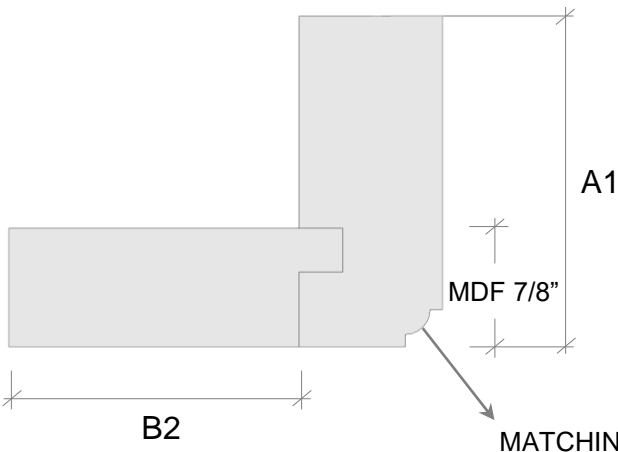

Outsource
Cabinet Components

3 Catalogue

COMPONENTS

2021

LAYOUT IDENTIFICATION

A1	WIDTH - 1 (TOP)
A2	WIDTH - 2 (BTM)
B1	DEPTH - 1 (TOP)
B2	DEPTH - 2 (BTM)
B3	DEPTH - LEFT
B4	DEPTH - RIGHT
C1	HEIGHT/ LENGTH (OVERALL)
C2	HEIGHT FROM TOP OF THE DOOR TO BOTTOM OF THE MID - 1 RAIL
C3	HEIGHT FROM TOP OF THE DOOR TO BOTTOM OF THE MID - 2 RAIL
C4	HEIGHT FROM TOP OF THE DOOR TO BOTTOM OF THE MID - 3 RAIL
C5	HEIGHT
D1	STILES OUTSIDE "L"
D2	STILES OUTSIDE "R"
D3	STILES MID
E1	RAIL TOP
E2	RAIL BOTTOM
E3	RAIL MID
F1	PANEL TOP
F2	PANEL BOTTOM
F3	PANEL MID

NOTES:

- STANDARD LENGTH 95", 107", 118"
- CUSTOM LENGTH AVAILABLE

FILLERS

FILLER – PROFILED (FP)

		A1 X B3
FILLER UPPER	FPUP253	2 1/2" X 3"
FILLER TALL / LOWER	FPTLF256	2 1/2" X 6"

FILLER – FLAT (FF)

		A1
FILLER FLAT TALL	FFT	2 1/2"
FILLER FLAT BASE	FFB	2 1/2"
FILLER FLAT WALL	FFW	2 1/2"
FILLER FLAT VANITY	FFV	2 1/2"

NOTES:

- STANDARD LENGTH 95", 107", 118"
- CUSTOM LENGTH AVAILABLE

TOE KICK

TOE KICK (TK)

CROWN RISER & VALANCES

CROWN RISER – PROFILED (CRP)

VALANCE – PROFILED (VP)

CROWN RISER
8, 9 AND 10 FEET LENGTHS

CROWN RISER MITERED (CRM)

		B2 X A1
CROWN RISER SMALL	CRMS36	3" x 6"
CROWN RISER LARGE	CRML48	4" x 8"

CROWN RISER – PROFILED (CRP)

		B2 X A1
CROWN RISER SMALL	CRPS36	3" x 6"
CROWN RISER LARGE	CRPL48	4" x 8"