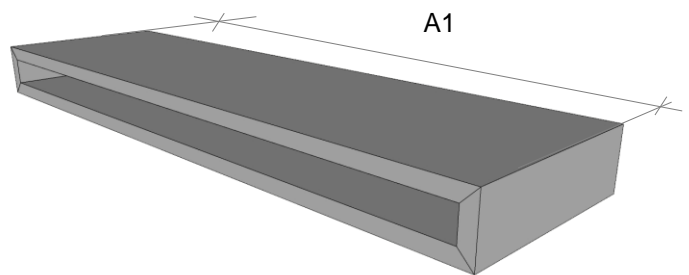

RANGEHOOD SQUARE FLAT – SIDE PANEL

RANGEHOOD PANEL

RHA-2

RANGEHOOD ANGLED – 2 PANELS

RHA-SP

RANGEHOOD ANGLED – SIDE PANEL

RHA-SP-FLAT

RANGEHOOD ANGLED – SIDE PANEL-FLAT

RANGEHOOD PANEL

RHAP-F

RANGEHOOD ARCHED PANEL - FACE

RHSP-S

RANGEHOOD SQUARE PANEL - SIDE

RHSS-S

RANGEHOOD SQUARE SLAB - SIDE

FLOATING SHELVES

CLOSED BOTH ENDS (FSCB)

OPEN BOTH ENDS (FSOB)

- NOTES:**
- ALL EXPOSED FACES ARE FINISHED.
 - SEE BRACKET INFO PAGE

FLOATING SHELVES (FS)

OPENED RIGHT END – CLOSED LEFT (FSOR)

OPENED LEFT END – CLOSED RIGHT (FSOL)