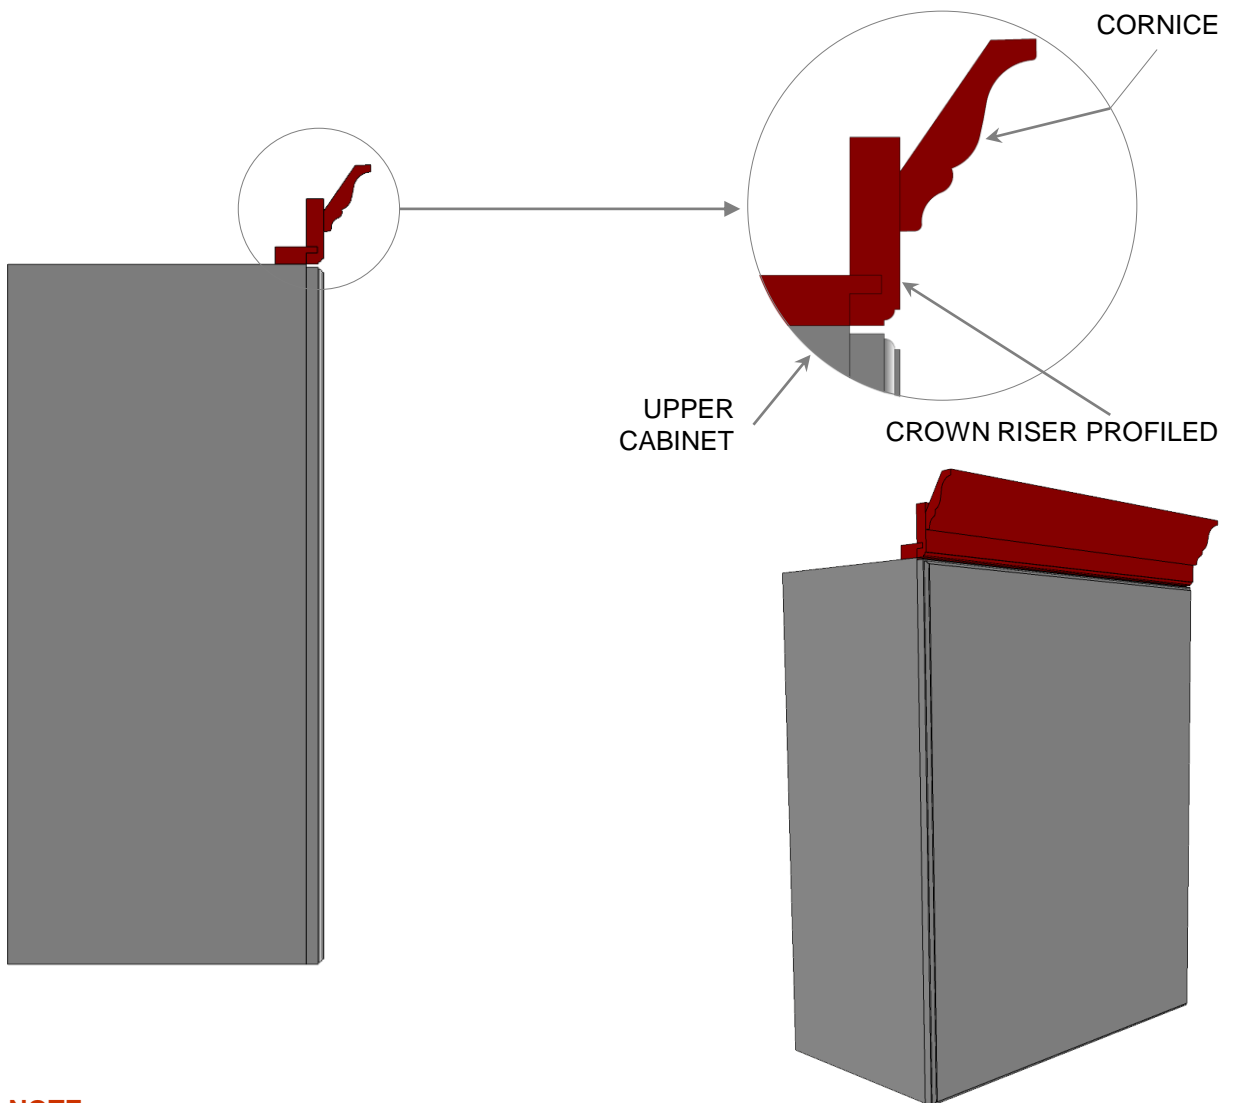

VALANCES - LED

VALANCE – LED (VLED)

NOTE:
- SEE LED SUPPLIES PAGE

CROWN RISER & CORNICE

NOTE:
- SEE MOULDING PAGES FOR MORE INFORMATION..

CROWN RISER + CORNICE

NOTE:
- SEE MOULDING PAGES FOR MORE INFORMATION.

FLAT PANELS

 FINISHED

 NO FINISHED

PO-W

PANEL - WALL:

- OUTSIDE FACE FINISHED
- INWARD FACE FINISHED
- 2" BACK ON 3 EDGES

PO-B

PANEL-BASE: