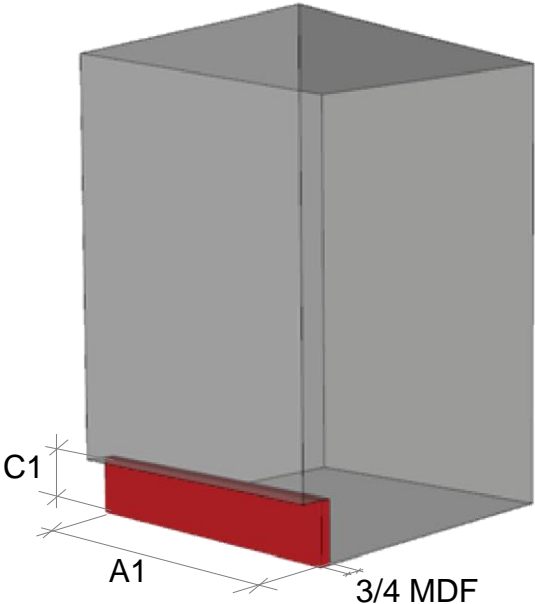

TOE KICK

TOE KICK (TK)