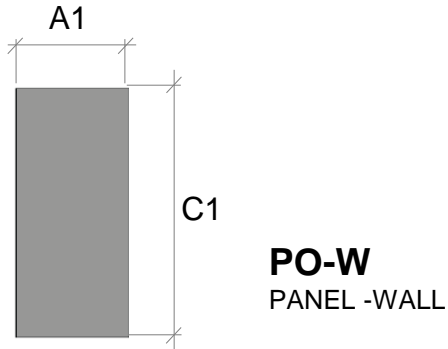

- 2 SIDES FINISHED
- 3 EDGES FINISHED

PO-P

PANEL- PANTRY:

- OUTSIDE FACE FINISHED
- INWARD FACE FINISHED 5" BACK ON 3 EDGES

FLAT PANELS

FLAT PANELS

FLAT PANELS – MITERED RETURN (FPMR)

FLAT PANELS