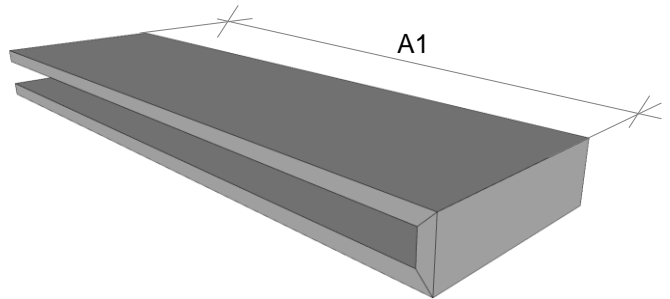

CLOSED BOTH ENDS (FSCB)

OPEN BOTH ENDS (FSOB)

- NOTES:**
- ALL EXPOSED FACES ARE FINISHED.
 - SEE BRACKET INFO PAGE

FLOATING SHELVES (FS)

OPENED RIGHT END – CLOSED LEFT (FSOR)

OPENED LEFT END – CLOSED RIGHT (FSOL)

- NOTES:**
- ALL EXPOSED FACES ARE FINISHED.
 - SEE BRACKET INFO PAGE

FLOATING SHELF BRACKET (FSB)

HEAVY DUTY FLOATING SHELF BRACKET (FSBHD)

FLOATING SHELF CLEAT (FSC)

WAINSCOT PANEL

FINISHED

NO FINISHED

- OUTSIDE FACE FINISHED
- INWARD FACE ARE FINISHED 5" ALL AROUND.