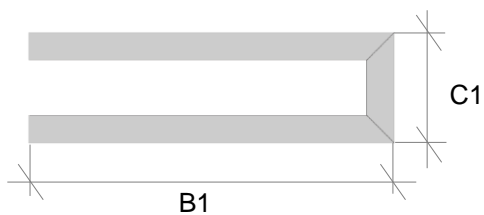

RANGEHOOD PANEL

RHAP-F

RANGEHOOD ARCHED PANEL - FACE

RHSP-S

RANGEHOOD SQUARE PANEL - SIDE

RHSS-S

RANGEHOOD SQUARE SLAB - SIDE

FLOATING SHELVES

CLOSED BOTH ENDS (FSCB)

OPEN BOTH ENDS (FSOB)

- NOTES:**
- ALL EXPOSED FACES ARE FINISHED.
 - SEE BRACKET INFO PAGE

FLOATING SHELVES (FS)

OPENED RIGHT END – CLOSED LEFT (FSOR)

OPENED LEFT END – CLOSED RIGHT (FSOL)