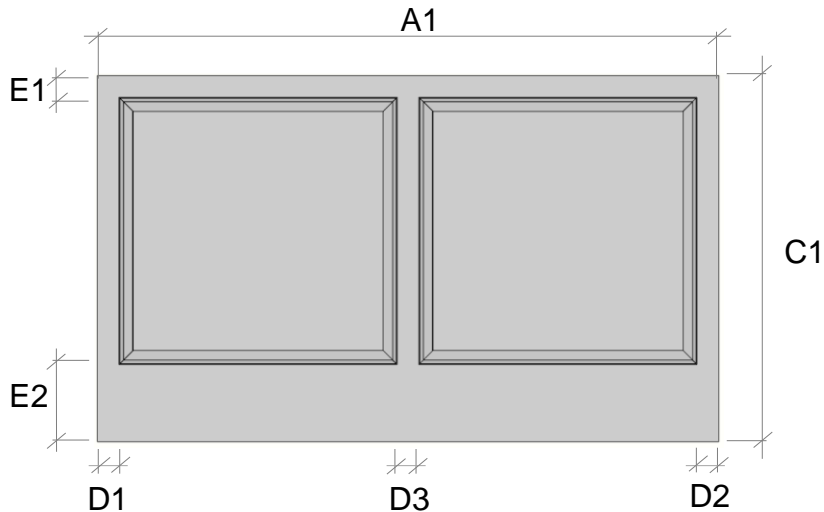

WSP-2

WAINSCOT SQUARE – 2 PANELS