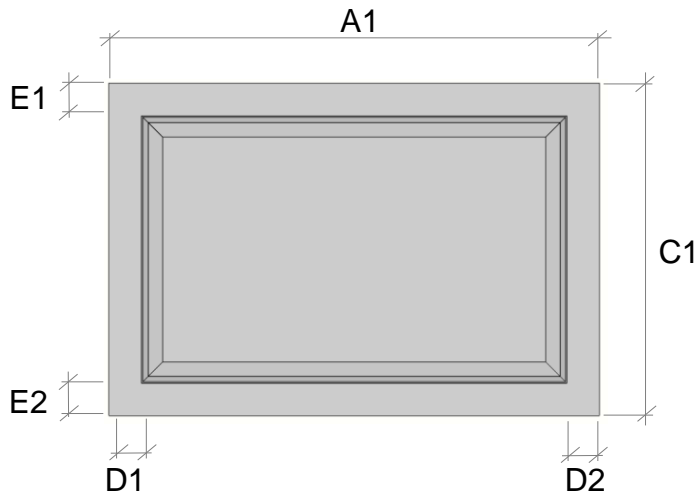

- 2 SIDES FINISHED
- 3 EDGES FINISHED

PO-P

PANEL- PANTRY:

- OUTSIDE FACE FINISHED
- INWARD FACE FINISHED 5" BACK ON 3 EDGES

FLAT PANELS

FLAT PANELS

FLAT PANELS – MITERED RETURN (FPMR)

FLAT PANELS

FLAT PANELS – MITERED RETURN (FPMR)

RANGEHOOD PANELS

 **FINISHED**

 **NO FINISHED**

- OUTSIDE FACE FINISHED
- INWARD FACE ARE FINISHED 5" ALL AROUND.

FRONT PANEL FACE REAR PANEL FACE

RHSP-1

RANGEHOOD SQUARE PANEL – 1 PANEL