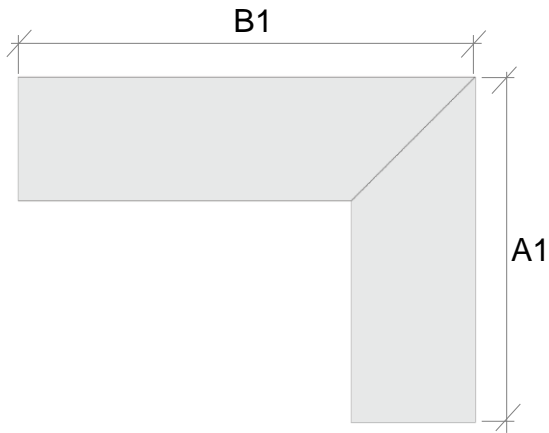

Outsource
Cabinet Components

3 Catalogue

COMPONENTS

2021

LAYOUT IDENTIFICATION

A1	WIDTH - 1 (TOP)
A2	WIDTH - 2 (BTM)
B1	DEPTH - 1 (TOP)
B2	DEPTH - 2 (BTM)
B3	DEPTH - LEFT
B4	DEPTH - RIGHT
C1	HEIGHT/ LENGTH (OVERALL)
C2	HEIGHT FROM TOP OF THE DOOR TO BOTTOM OF THE MID - 1 RAIL
C3	HEIGHT FROM TOP OF THE DOOR TO BOTTOM OF THE MID - 2 RAIL
C4	HEIGHT FROM TOP OF THE DOOR TO BOTTOM OF THE MID - 3 RAIL
C5	HEIGHT
D1	STILES OUTSIDE "L"
D2	STILES OUTSIDE "R"
D3	STILES MID
E1	RAIL TOP
E2	RAIL BOTTOM
E3	RAIL MID
F1	PANEL TOP
F2	PANEL BOTTOM
F3	PANEL MID

CROWN RISER MITERED (CRM)

		B2 X A1
CROWN RISER SMALL	CRMS36	3" x 6"
CROWN RISER LARGE	CRML48	4" x 8"

CROWN RISER – PROFILED (CRP)

		B2 X A1
CROWN RISER SMALL	CRPS36	3" x 6"
CROWN RISER LARGE	CRPL48	4" x 8"

VALANCES

8, 9 AND 10 FEET LENGTHS

VALANCE – MITERED (VM)

B1 X A1

VM153	1.5" x 3"
VM013	1" x 3"

VALANCE – PROFILED (VP)

B1 X A1

VP153	1.5" x 3"
VP013	1" x 3"