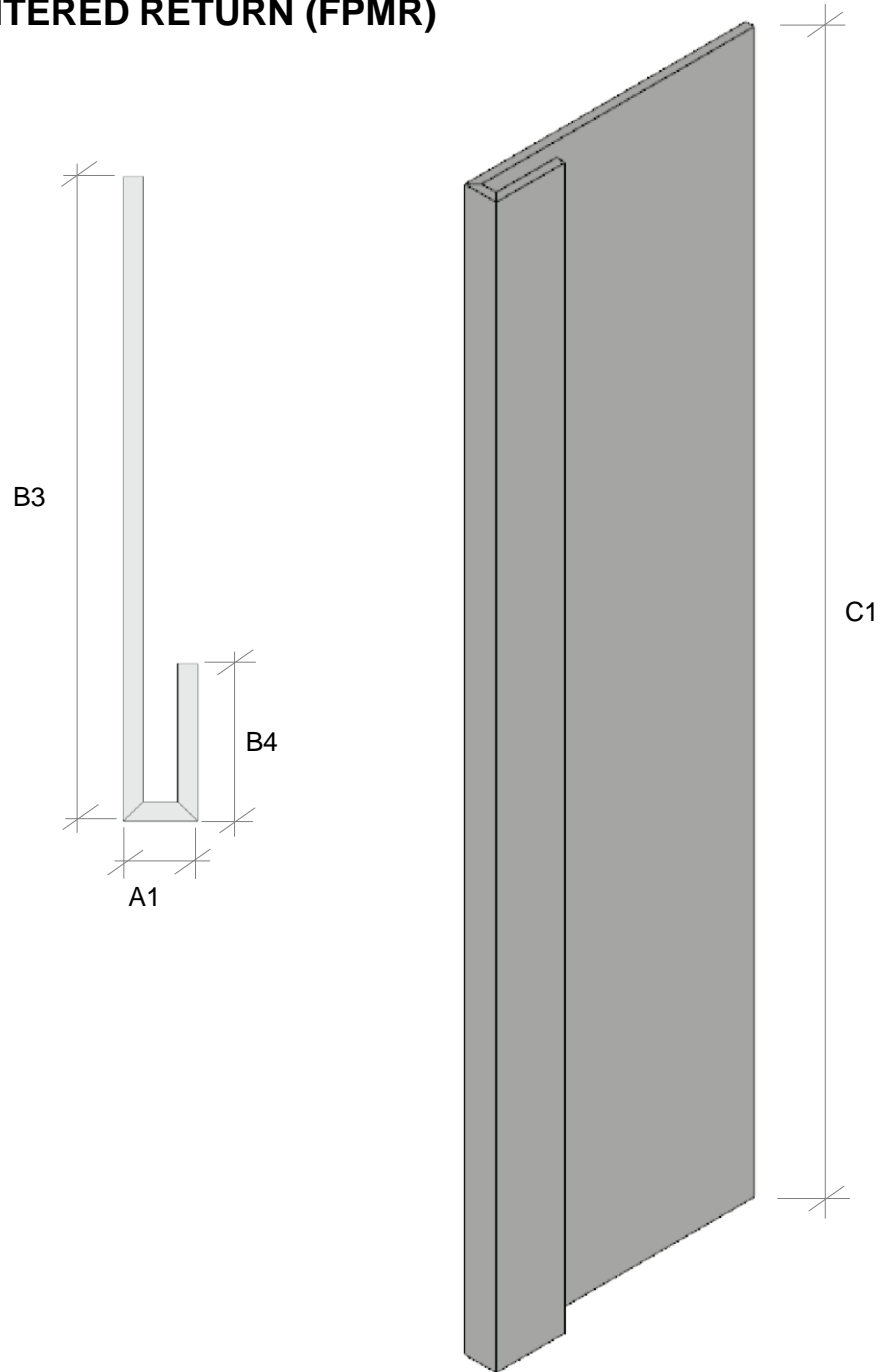

FLAT PANELS

FLAT PANELS – MITERED RETURN (FPMR)