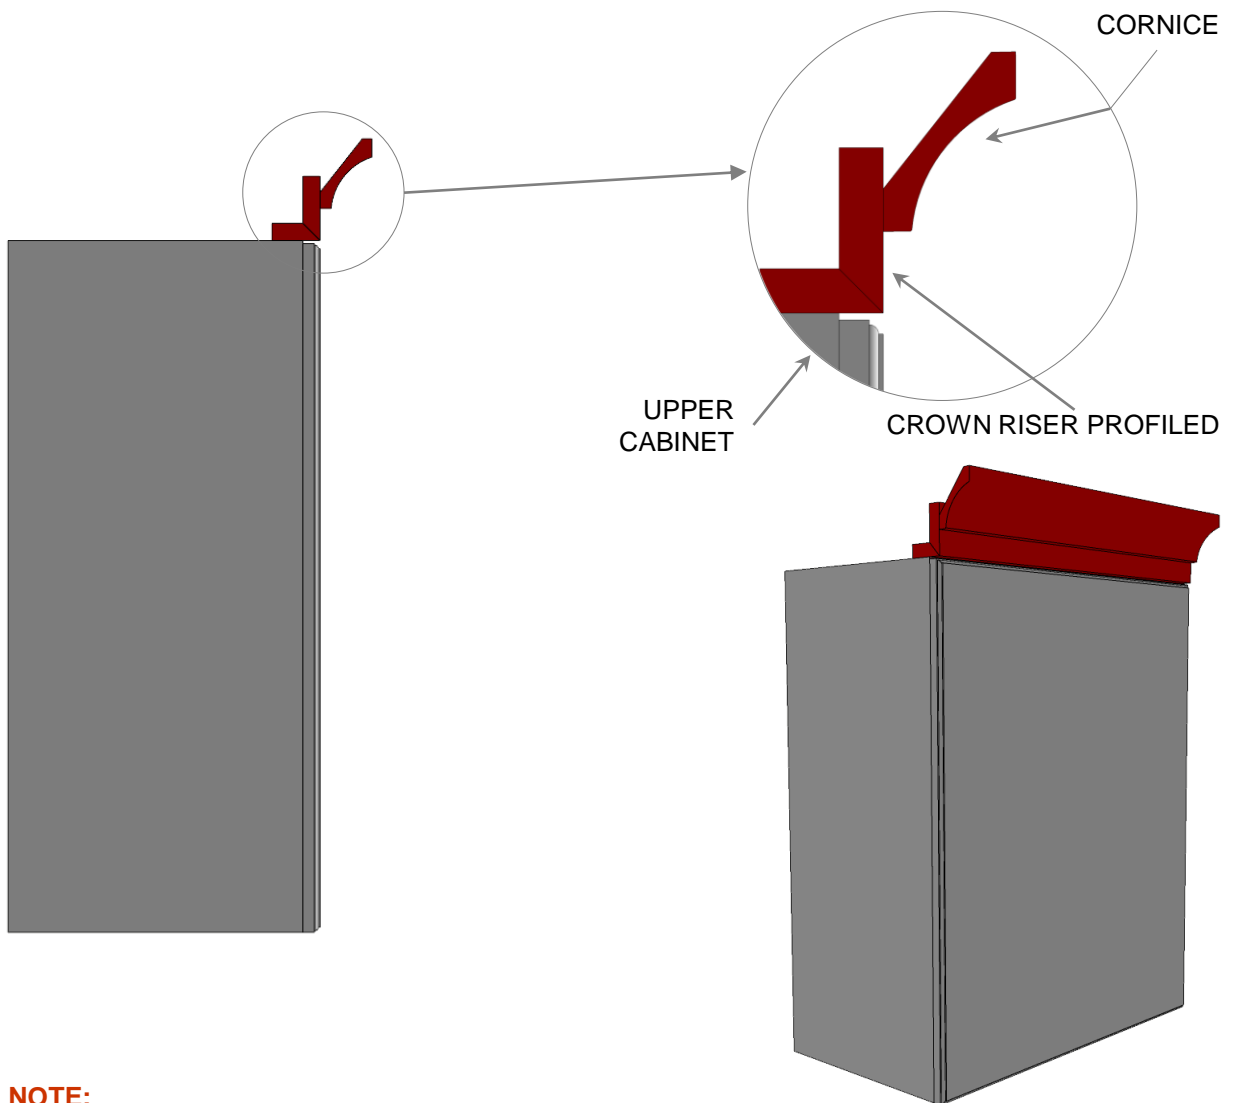

VALANCES - LED

VALANCE – LED (VLED)

NOTE:
- SEE LED SUPPLIES PAGE

CROWN RISER & CORNICE

NOTE:
- SEE MOULDING PAGES FOR MORE INFORMATION..

CROWN RISER + CORNICE

NOTE:
- SEE MOULDING PAGES FOR MORE INFORMATION.

FLAT PANELS

 FINISHED

 NO FINISHED

PO-W

PANEL - WALL:

- OUTSIDE FACE FINISHED
- INWARD FACE FINISHED
- 2" BACK ON 3 EDGES

PO-B

PANEL-BASE: