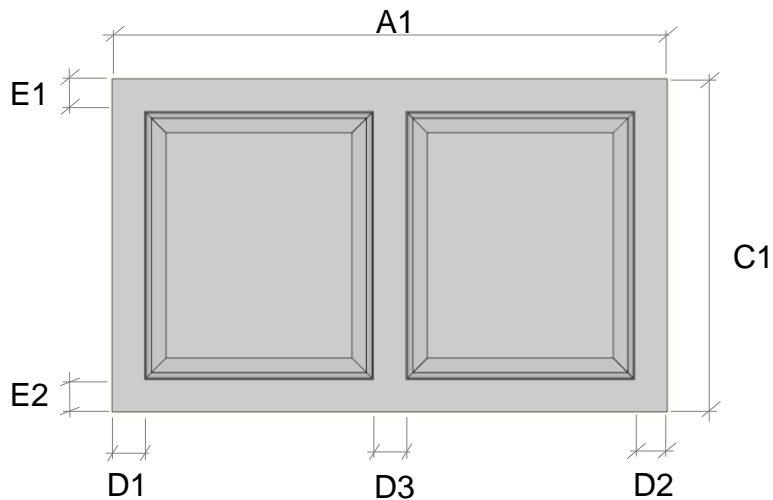

RHSP-2

RANGEHOOD SQUARE PANEL – 2 PANELS