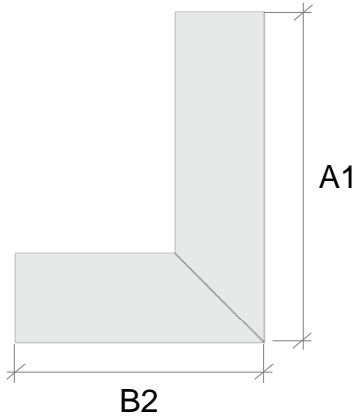

Outsource
Cabinet Components

3 Catalogue

COMPONENTS

2021

LAYOUT IDENTIFICATION

A1	WIDTH - 1 (TOP)
A2	WIDTH - 2 (BTM)
B1	DEPTH - 1 (TOP)
B2	DEPTH - 2 (BTM)
B3	DEPTH - LEFT
B4	DEPTH - RIGHT
C1	HEIGHT/ LENGTH (OVERALL)
C2	HEIGHT FROM TOP OF THE DOOR TO BOTTOM OF THE MID - 1 RAIL
C3	HEIGHT FROM TOP OF THE DOOR TO BOTTOM OF THE MID - 2 RAIL
C4	HEIGHT FROM TOP OF THE DOOR TO BOTTOM OF THE MID - 3 RAIL
C5	HEIGHT
D1	STILES OUTSIDE "L"
D2	STILES OUTSIDE "R"
D3	STILES MID
E1	RAIL TOP
E2	RAIL BOTTOM
E3	RAIL MID
F1	PANEL TOP
F2	PANEL BOTTOM
F3	PANEL MID

NOTES:

- STANDARD LENGTH 95", 107", 118"
- CUSTOM LENGTH AVAILABLE

FILLERS

FILLER – PROFILED (FP)

		A1 X B3
FILLER UPPER	FPUP253	2 1/2" X 3"
FILLER TALL / LOWER	FPTLF256	2 1/2" X 6"

FILLER – FLAT (FF)

		A1
FILLER FLAT TALL	FFT	2 1/2"
FILLER FLAT BASE	FFB	2 1/2"
FILLER FLAT WALL	FFW	2 1/2"
FILLER FLAT VANITY	FFV	2 1/2"

NOTES:

- STANDARD LENGTH 95", 107", 118"
- CUSTOM LENGTH AVAILABLE

TOE KICK

TOE KICK (TK)

CROWN RISER & VALANCES

CROWN RISER – PROFILED (CRP)

VALANCE – PROFILED (VP)

CROWN RISER
8, 9 AND 10 FEET LENGTHS

CROWN RISER MITERED (CRM)

		B2 X A1
CROWN RISER SMALL	CRMS36	3" x 6"
CROWN RISER LARGE	CRML48	4" x 8"

CROWN RISER – PROFILED (CRP)

		B2 X A1
CROWN RISER SMALL	CRPS36	3" x 6"
CROWN RISER LARGE	CRPL48	4" x 8"