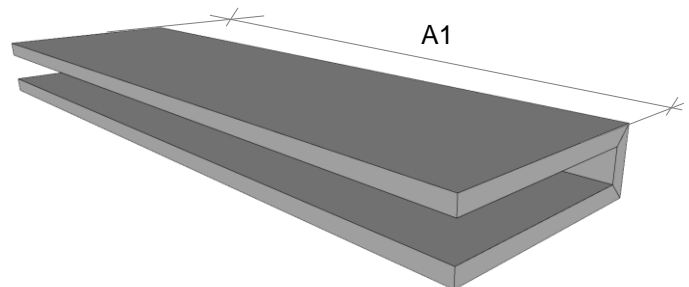

RANGEHOOD SQUARE FLAT – SIDE PANEL

RANGEHOOD PANEL

RHA-2

RANGEHOOD ANGLED – 2 PANELS

RHA-SP

RANGEHOOD ANGLED – SIDE PANEL

RHA-SP-FLAT

RANGEHOOD ANGLED – SIDE PANEL-FLAT

RANGEHOOD PANEL

RHAP-F

RANGEHOOD ARCHED PANEL - FACE

RHSP-S

RANGEHOOD SQUARE PANEL - SIDE

RHSS-S

RANGEHOOD SQUARE SLAB - SIDE

FLOATING SHELVES

CLOSED BOTH ENDS (FSCB)

OPEN BOTH ENDS (FSOB)

- NOTES:**
- ALL EXPOSED FACES ARE FINISHED.
 - SEE BRACKET INFO PAGE

FLOATING SHELVES (FS)

OPENED RIGHT END – CLOSED LEFT (FSOR)

OPENED LEFT END – CLOSED RIGHT (FSOL)