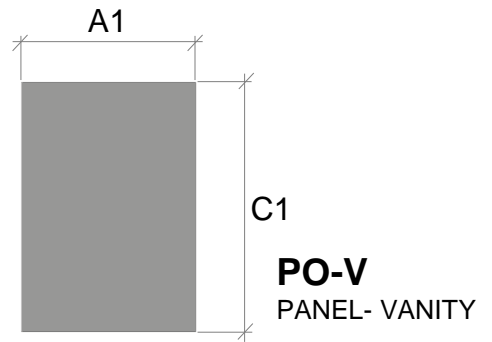

- 2 SIDES FINISHED
- 3 EDGES FINISHED

PO-P

PANEL- PANTRY:

- OUTSIDE FACE FINISHED
- INWARD FACE FINISHED 5" BACK ON 3 EDGES

FLAT PANELS

FLAT PANELS

FLAT PANELS – MITERED RETURN (FPMR)

FLAT PANELS