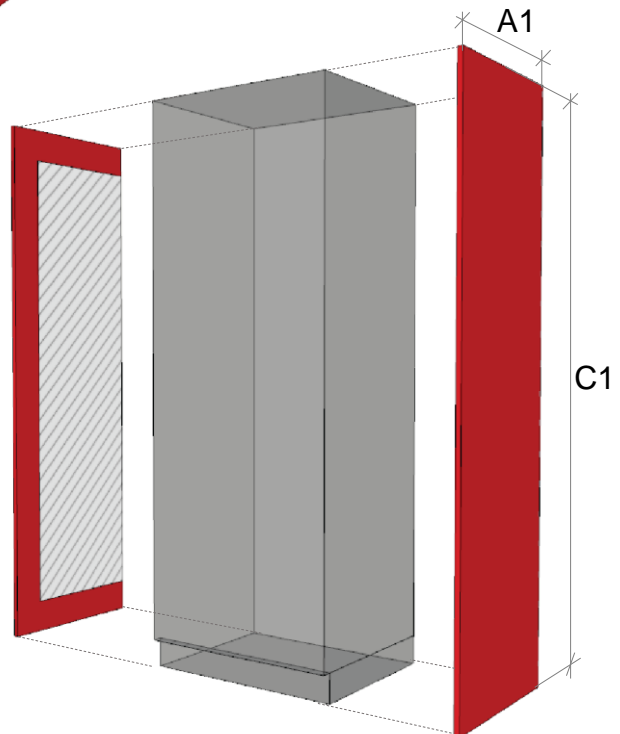

FLAT PANELS

 FINISHED

 NO FINISHED

PO-W

PANEL - WALL:

- OUTSIDE FACE FINISHED
- INWARD FACE FINISHED
- 2" BACK ON 3 EDGES

PO-B

PANEL-BASE:

- OUTSIDE FACE FINISHED
- INWARD FACE FINISHED
- 5" BACK ON 3 EDGES

PO-V

PANEL-VANITY:

- OUTSIDE FACE FINISHED
- INWARD FACE FINISHED 5" BACK
- ON 3 EDGES

FLAT PANELS

-  FINISHED
-  NO FINISHED

PO-F

PANEL-FRIDGE:

- 2 SIDES FINISHED
- 3 EDGES FINISHED

PO-P

PANEL- PANTRY:

- OUTSIDE FACE FINISHED
- INWARD FACE FINISHED 5" BACK ON 3 EDGES

FLAT PANELS

FLAT PANELS

FLAT PANELS – MITERED RETURN (FPMR)

FLAT PANELS