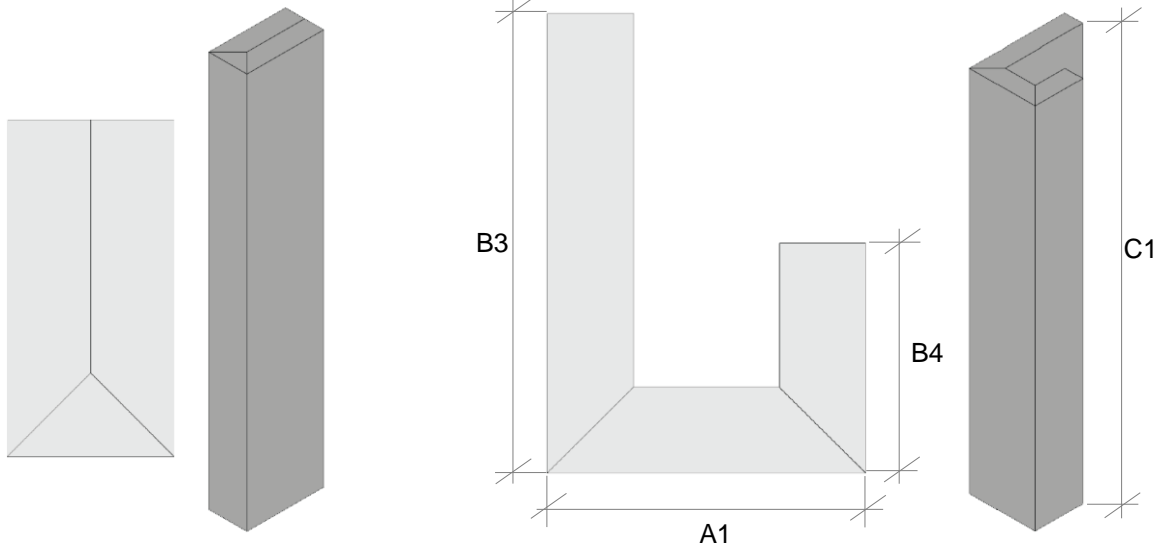

Outsource
Cabinet Components

3 Catalogue

COMPONENTS

2021

LAYOUT IDENTIFICATION

A1	WIDTH - 1 (TOP)
A2	WIDTH - 2 (BTM)
B1	DEPTH - 1 (TOP)
B2	DEPTH - 2 (BTM)
B3	DEPTH - LEFT
B4	DEPTH - RIGHT
C1	HEIGHT/ LENGTH (OVERALL)
C2	HEIGHT FROM TOP OF THE DOOR TO BOTTOM OF THE MID - 1 RAIL
C3	HEIGHT FROM TOP OF THE DOOR TO BOTTOM OF THE MID - 2 RAIL
C4	HEIGHT FROM TOP OF THE DOOR TO BOTTOM OF THE MID - 3 RAIL
C5	HEIGHT
D1	STILES OUTSIDE "L"
D2	STILES OUTSIDE "R"
D3	STILES MID
E1	RAIL TOP
E2	RAIL BOTTOM
E3	RAIL MID
F1	PANEL TOP
F2	PANEL BOTTOM
F3	PANEL MID

FILLERS

NOTES:

- STANDARD LENGTH 95", 107", 118"
- CUSTOM LENGTH AVAILABLE

FILLERS

FILLER – MITERED (FM)

		A1 X B3
FILLER UPPER	FMUP253	2 1/2" X 3"
FILLER TALL / LOWER	FMTLF256	2 1/2" X 6"

FILLER – MITERED RETURN (FMR)