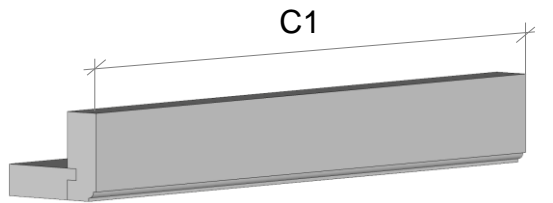

NOTES:

- STANDARD LENGTH 95", 107", 118"
- CUSTOM LENGTH AVAILABLE

TOE KICK

TOE KICK (TK)

CROWN RISER & VALANCES

CROWN RISER – PROFILED (CRP)

VALANCE – PROFILED (VP)

CROWN RISER
8, 9 AND 10 FEET LENGTHS

CROWN RISER MITERED (CRM)

		B2 X A1
CROWN RISER SMALL	CRMS36	3" x 6"
CROWN RISER LARGE	CRML48	4" x 8"

CROWN RISER – PROFILED (CRP)

		B2 X A1
CROWN RISER SMALL	CRPS36	3" x 6"
CROWN RISER LARGE	CRPL48	4" x 8"