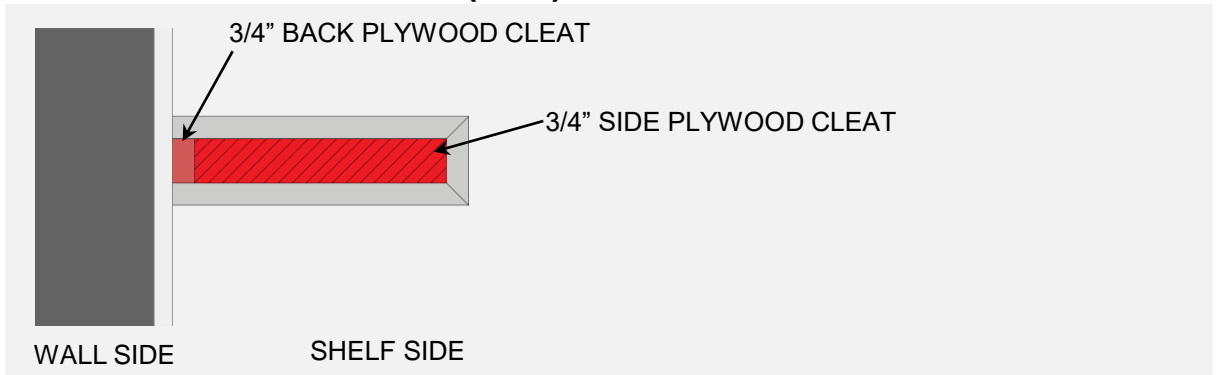

CLOSED BOTH ENDS (FSCB)

OPEN BOTH ENDS (FSOB)

- NOTES:**
- ALL EXPOSED FACES ARE FINISHED.
 - SEE BRACKET INFO PAGE

FLOATING SHELVES (FS)

OPENED RIGHT END – CLOSED LEFT (FSOR)

OPENED LEFT END – CLOSED RIGHT (FSOL)

- NOTES:**
- ALL EXPOSED FACES ARE FINISHED.
 - SEE BRACKET INFO PAGE

FLOATING SHELF BRACKET (FSB)

HEAVY DUTY FLOATING SHELF BRACKET (FSBHD)

FLOATING SHELF CLEAT (FSC)

WAINSCOT PANEL

FINISHED

NO FINISHED

- OUTSIDE FACE FINISHED
- INWARD FACE ARE FINISHED 5" ALL AROUND.