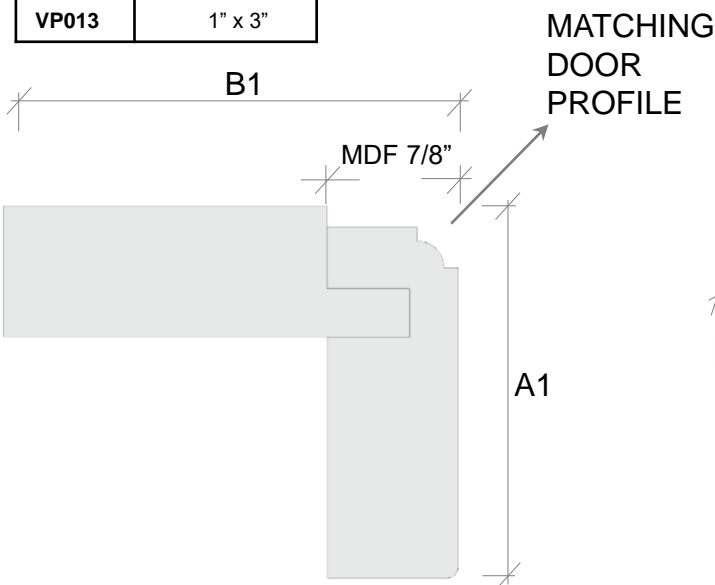

CROWN RISER MITERED (CRM)

		B2 X A1
CROWN RISER SMALL	CRMS36	3" x 6"
CROWN RISER LARGE	CRML48	4" x 8"

CROWN RISER – PROFILED (CRP)

		B2 X A1
CROWN RISER SMALL	CRPS36	3" x 6"
CROWN RISER LARGE	CRPL48	4" x 8"

VALANCES

8, 9 AND 10 FEET LENGTHS

VALANCE – MITERED (VM)

B1 X A1

VM153	1.5" x 3"
VM013	1" x 3"

VALANCE – PROFILED (VP)

B1 X A1

VP153	1.5" x 3"
VP013	1" x 3"