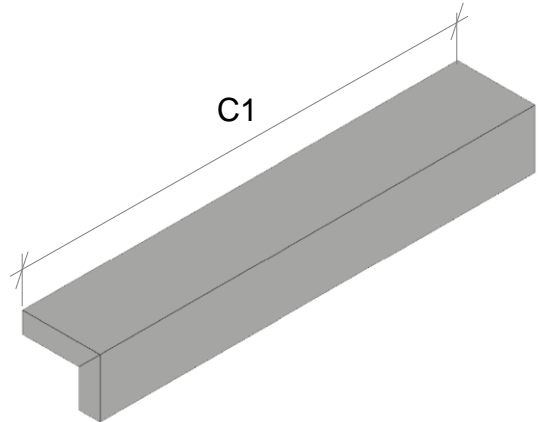

CROWN RISER MITERED (CRM)

		B2 X A1
CROWN RISER SMALL	CRMS36	3" x 6"
CROWN RISER LARGE	CRML48	4" x 8"

CROWN RISER – PROFILED (CRP)

		B2 X A1
CROWN RISER SMALL	CRPS36	3" x 6"
CROWN RISER LARGE	CRPL48	4" x 8"

VALANCES

8, 9 AND 10 FEET LENGTHS

VALANCE – MITERED (VM)

B1 X A1

VM153	1.5" x 3"
VM013	1" x 3"

VALANCE – PROFILED (VP)

B1 X A1

VP153	1.5" x 3"
VP013	1" x 3"