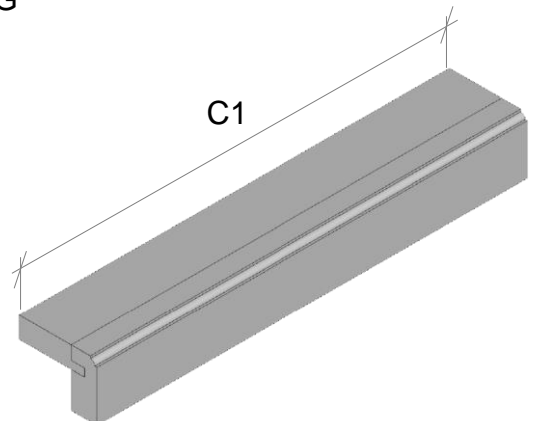

CROWN RISER MITERED (CRM)

		B2 X A1
CROWN RISER SMALL	CRMS36	3" x 6"
CROWN RISER LARGE	CRML48	4" x 8"

CROWN RISER – PROFILED (CRP)

		B2 X A1
CROWN RISER SMALL	CRPS36	3" x 6"
CROWN RISER LARGE	CRPL48	4" x 8"

VALANCES

8, 9 AND 10 FEET LENGTHS

VALANCE – MITERED (VM)

B1 X A1

VM153	1.5" x 3"
VM013	1" x 3"

VALANCE – PROFILED (VP)

B1 X A1

VP153	1.5" x 3"
VP013	1" x 3"