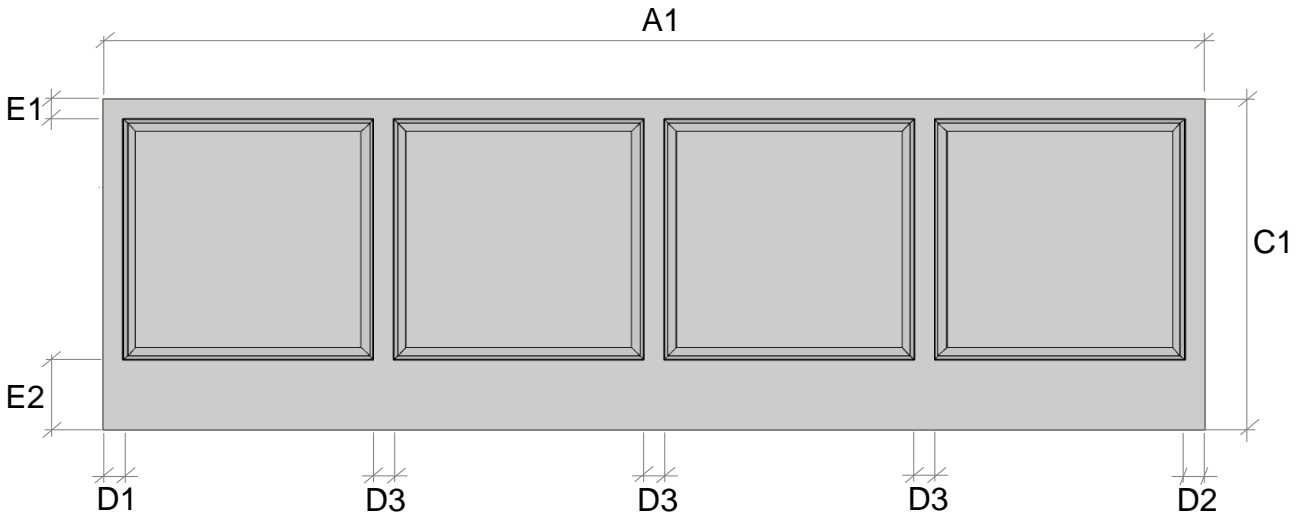

WSP-4
WAINSCOT SQUARE – 4 PANELS