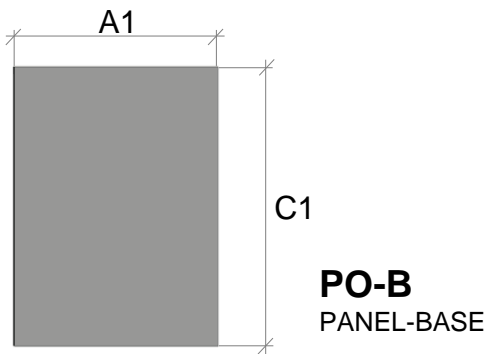

- 2 SIDES FINISHED
- 3 EDGES FINISHED

PO-P

PANEL- PANTRY:

- OUTSIDE FACE FINISHED
- INWARD FACE FINISHED 5" BACK ON 3 EDGES

FLAT PANELS

FLAT PANELS

FLAT PANELS – MITERED RETURN (FPMR)

FLAT PANELS