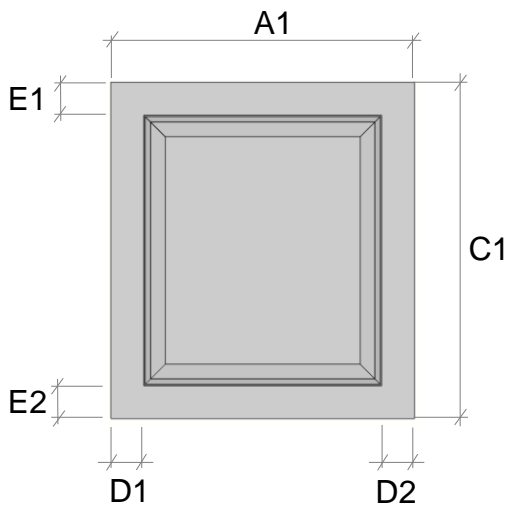

RHSP-S

RANGEHOOD SQUARE – SIDE PANEL