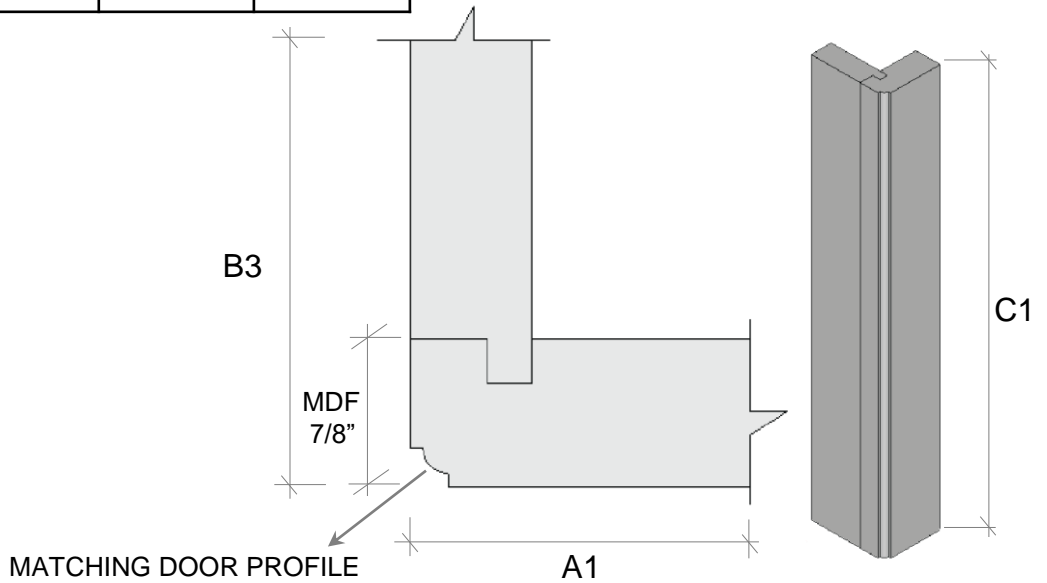

Outsource
Cabinet Components

3 Catalogue

COMPONENTS

2021

LAYOUT IDENTIFICATION

A1	WIDTH - 1 (TOP)
A2	WIDTH - 2 (BTM)
B1	DEPTH - 1 (TOP)
B2	DEPTH - 2 (BTM)
B3	DEPTH - LEFT
B4	DEPTH - RIGHT
C1	HEIGHT/ LENGTH (OVERALL)
C2	HEIGHT FROM TOP OF THE DOOR TO BOTTOM OF THE MID - 1 RAIL
C3	HEIGHT FROM TOP OF THE DOOR TO BOTTOM OF THE MID - 2 RAIL
C4	HEIGHT FROM TOP OF THE DOOR TO BOTTOM OF THE MID - 3 RAIL
C5	HEIGHT
D1	STILES OUTSIDE "L"
D2	STILES OUTSIDE "R"
D3	STILES MID
E1	RAIL TOP
E2	RAIL BOTTOM
E3	RAIL MID
F1	PANEL TOP
F2	PANEL BOTTOM
F3	PANEL MID

NOTES:

- STANDARD LENGTH 95", 107", 118"
- CUSTOM LENGTH AVAILABLE

FILLERS

FILLER – PROFILED (FP)

		A1 X B3
FILLER UPPER	FPUP253	2 1/2" X 3"
FILLER TALL / LOWER	FPTLF256	2 1/2" X 6"

FILLER – FLAT (FF)

		A1
FILLER FLAT TALL	FFT	2 1/2"
FILLER FLAT BASE	FFB	2 1/2"
FILLER FLAT WALL	FFW	2 1/2"
FILLER FLAT VANITY	FFV	2 1/2"