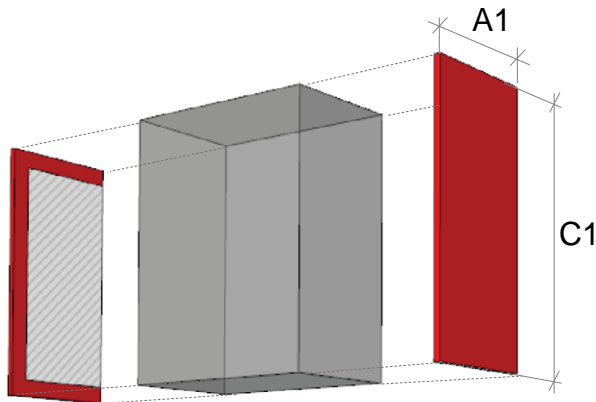

VALANCES

8, 9 AND 10 FEET LENGTHS

VALANCE – MITERED (VM)

B1 X A1

VM153	1.5" x 3"
VM013	1" x 3"

VALANCE – PROFILED (VP)

B1 X A1

VP153	1.5" x 3"
VP013	1" x 3"

FLAT PANELS

 FINISHED

 NO FINISHED

PO-W

PANEL - WALL:

- OUTSIDE FACE FINISHED
- INWARD FACE FINISHED
- 2" BACK ON 3 EDGES

PO-B

PANEL-BASE: