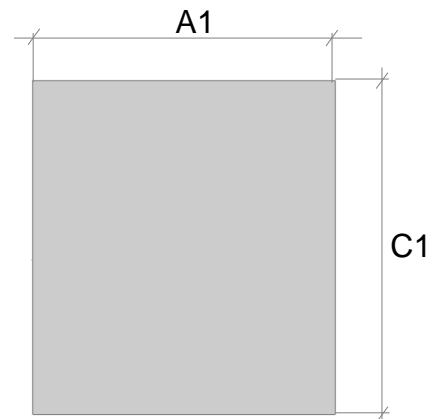

RHSF-S

RANGEHOOD SQUARE FLAT – SIDE PANEL