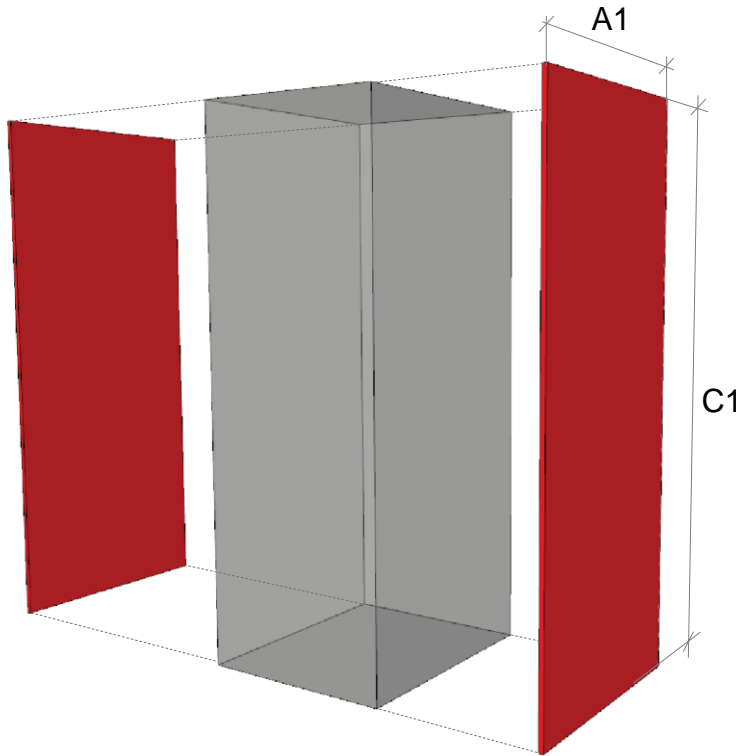

FLAT PANELS

 FINISHED

 NO FINISHED

PO-W

PANEL - WALL:

- OUTSIDE FACE FINISHED
- INWARD FACE FINISHED
- 2" BACK ON 3 EDGES

PO-B

PANEL-BASE:

- OUTSIDE FACE FINISHED
- INWARD FACE FINISHED
- 5" BACK ON 3 EDGES

PO-V

PANEL-VANITY:

- OUTSIDE FACE FINISHED
- INWARD FACE FINISHED 5" BACK
- ON 3 EDGES

FLAT PANELS

-  FINISHED
-  NO FINISHED

PO-F

PANEL-FRIDGE:

- 2 SIDES FINISHED
- 3 EDGES FINISHED

PO-P

PANEL- PANTRY:

- OUTSIDE FACE FINISHED
- INWARD FACE FINISHED 5" BACK ON 3 EDGES

FLAT PANELS

FLAT PANELS

FLAT PANELS – MITERED RETURN (FPMR)

FLAT PANELS