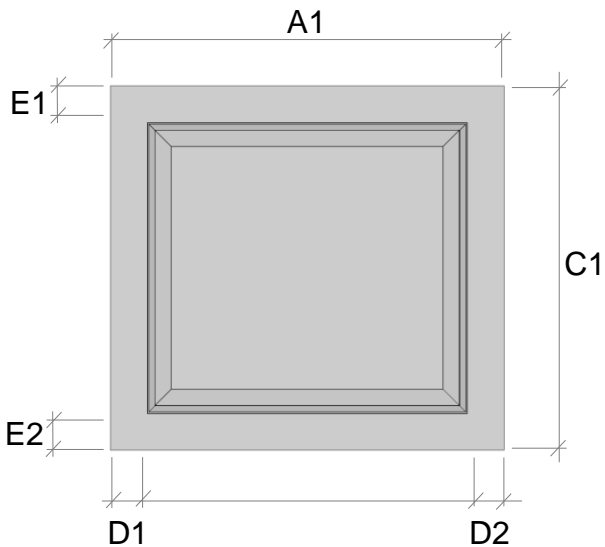

RANGEHOOD PANEL

RHAP-F

RANGEHOOD ARCHED PANEL - FACE

RHSP-S

RANGEHOOD SQUARE PANEL - SIDE

RHSS-S

RANGEHOOD SQUARE SLAB - SIDE

FLOATING SHELVES

CLOSED BOTH ENDS (FSCB)

OPEN BOTH ENDS (FSOB)

- NOTES:**
- ALL EXPOSED FACES ARE FINISHED.
 - SEE BRACKET INFO PAGE

FLOATING SHELVES (FS)

OPENED RIGHT END – CLOSED LEFT (FSOR)

OPENED LEFT END – CLOSED RIGHT (FSOL)