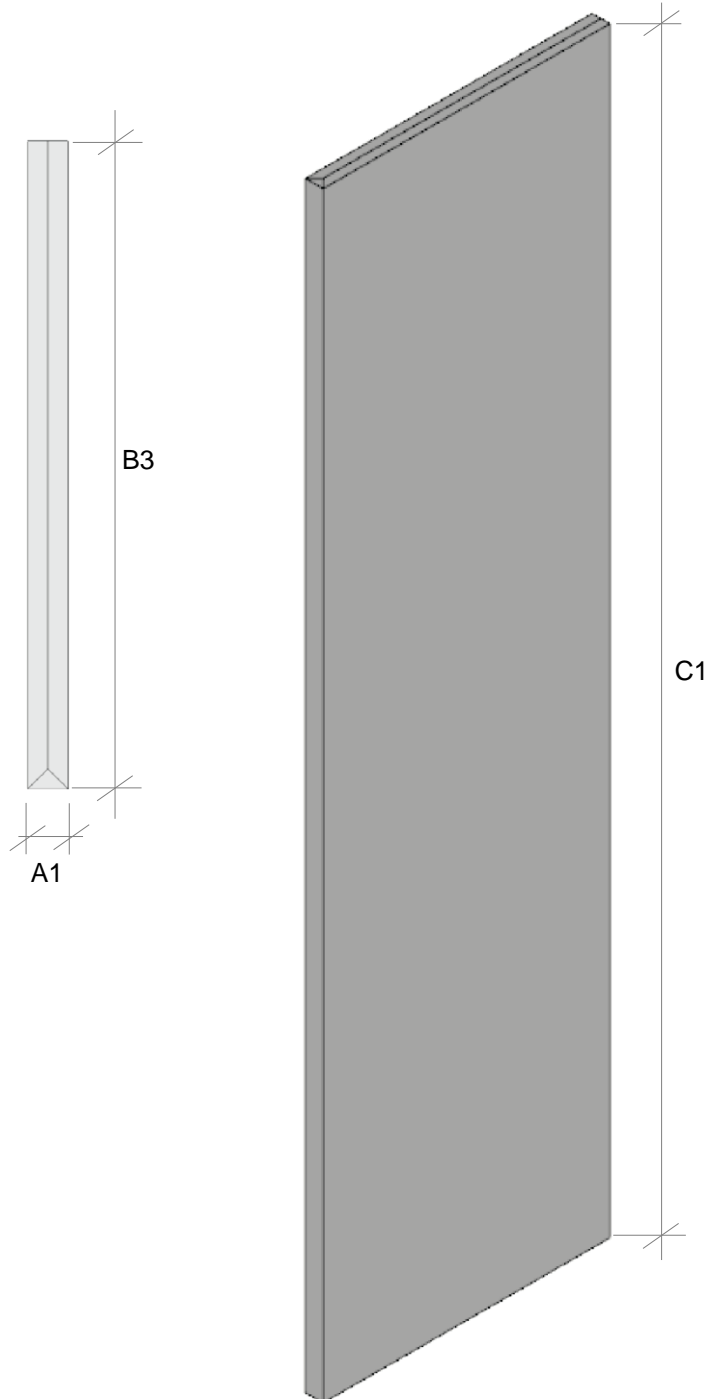

- 2 SIDES FINISHED
- 3 EDGES FINISHED

PO-P

PANEL- PANTRY:

- OUTSIDE FACE FINISHED
- INWARD FACE FINISHED 5" BACK ON 3 EDGES

FLAT PANELS

FLAT PANELS

FLAT PANELS – MITERED RETURN (FPMR)

FLAT PANELS