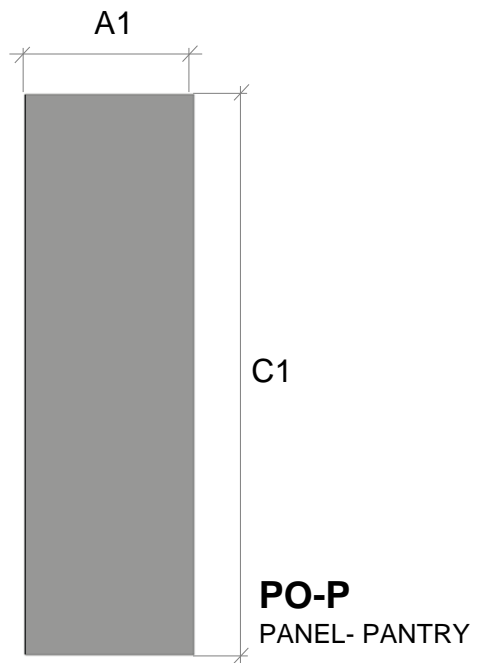

- 2 SIDES FINISHED
- 3 EDGES FINISHED

PO-P

PANEL- PANTRY:

- OUTSIDE FACE FINISHED
- INWARD FACE FINISHED 5" BACK ON 3 EDGES

FLAT PANELS

FLAT PANELS

FLAT PANELS – MITERED RETURN (FPMR)

FLAT PANELS