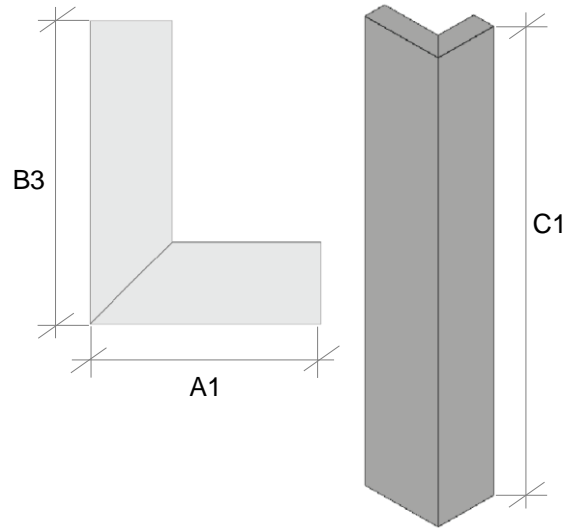

Outsource
Cabinet Components

3 Catalogue

COMPONENTS

2021

LAYOUT IDENTIFICATION

A1	WIDTH - 1 (TOP)
A2	WIDTH - 2 (BTM)
B1	DEPTH - 1 (TOP)
B2	DEPTH - 2 (BTM)
B3	DEPTH - LEFT
B4	DEPTH - RIGHT
C1	HEIGHT/ LENGTH (OVERALL)
C2	HEIGHT FROM TOP OF THE DOOR TO BOTTOM OF THE MID - 1 RAIL
C3	HEIGHT FROM TOP OF THE DOOR TO BOTTOM OF THE MID - 2 RAIL
C4	HEIGHT FROM TOP OF THE DOOR TO BOTTOM OF THE MID - 3 RAIL
C5	HEIGHT
D1	STILES OUTSIDE "L"
D2	STILES OUTSIDE "R"
D3	STILES MID
E1	RAIL TOP
E2	RAIL BOTTOM
E3	RAIL MID
F1	PANEL TOP
F2	PANEL BOTTOM
F3	PANEL MID

FILLERS

NOTES:

- STANDARD LENGTH 95", 107", 118"
- CUSTOM LENGTH AVAILABLE

FILLERS

FILLER – MITERED (FM)

		A1 X B3
FILLER UPPER	FMUP253	2 1/2" X 3"
FILLER TALL / LOWER	FMTLF256	2 1/2" X 6"

FILLER – MITERED RETURN (FMR)

NOTES:

- STANDARD LENGTH 95", 107", 118"
- CUSTOM LENGTH AVAILABLE

FILLERS

FILLER – PROFILED (FP)

		A1 X B3
FILLER UPPER	FPUP253	2 1/2" X 3"
FILLER TALL / LOWER	FPTLF256	2 1/2" X 6"

FILLER – FLAT (FF)

		A1
FILLER FLAT TALL	FFT	2 1/2"
FILLER FLAT BASE	FFB	2 1/2"
FILLER FLAT WALL	FFW	2 1/2"
FILLER FLAT VANITY	FFV	2 1/2"

VALANCES

8, 9 AND 10 FEET LENGTHS

VALANCE – MITERED (VM)

B1 X A1

VM153	1.5" x 3"
VM013	1" x 3"

VALANCE – PROFILED (VP)

B1 X A1

VP153	1.5" x 3"
VP013	1" x 3"